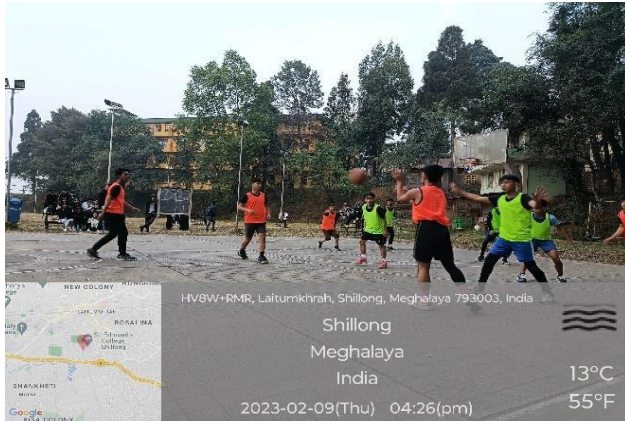

St. Edmund's College
Laitumkhrach, Shillong – 793003,
Meghalaya, India
EDBLAZON 2022

E-mail: stedmundscollege@gmail.com

Website: <http://sec.edu.in>

9. Geotagged Photos only 4-5

10. Participants

Name	Department	Semester	Gender
1. R.Lalrinsanga	History	4th	Male
2. Samuel Lalmawizuala	Geography	4th	Male
3. Khuolminlun Joseph	Economics	4th	Male
4. Akumdong T. Imsong	Sociology	4th	Male
5. Hengouthang Lenthang	Sociology	4th	Male
6. Abhay Mukharjee	Economics	4th	Male
7. V.Lalhruaizela	History	4th	Male
8. Sangti A. Konyak	Political Science	4th	Male