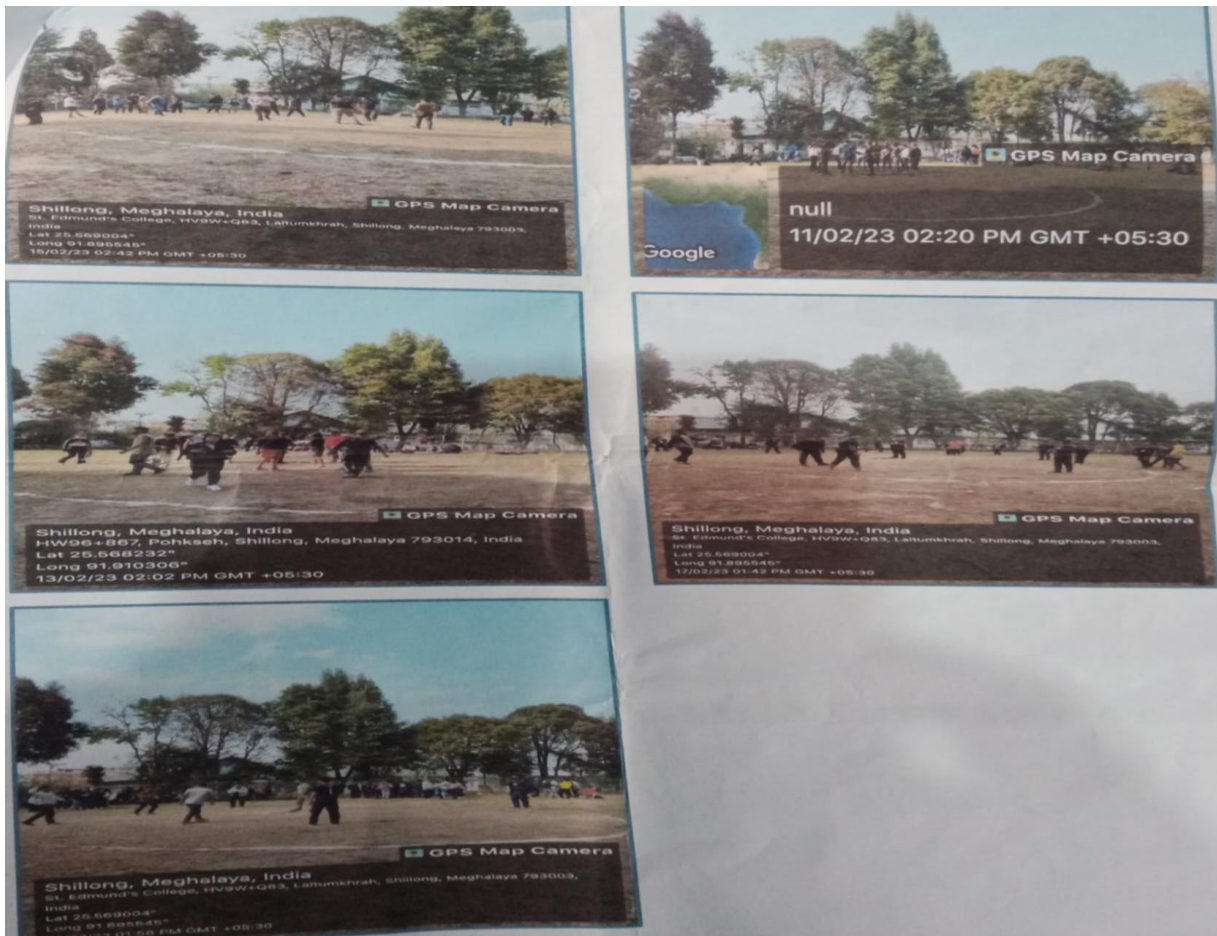

Geotagged photos: