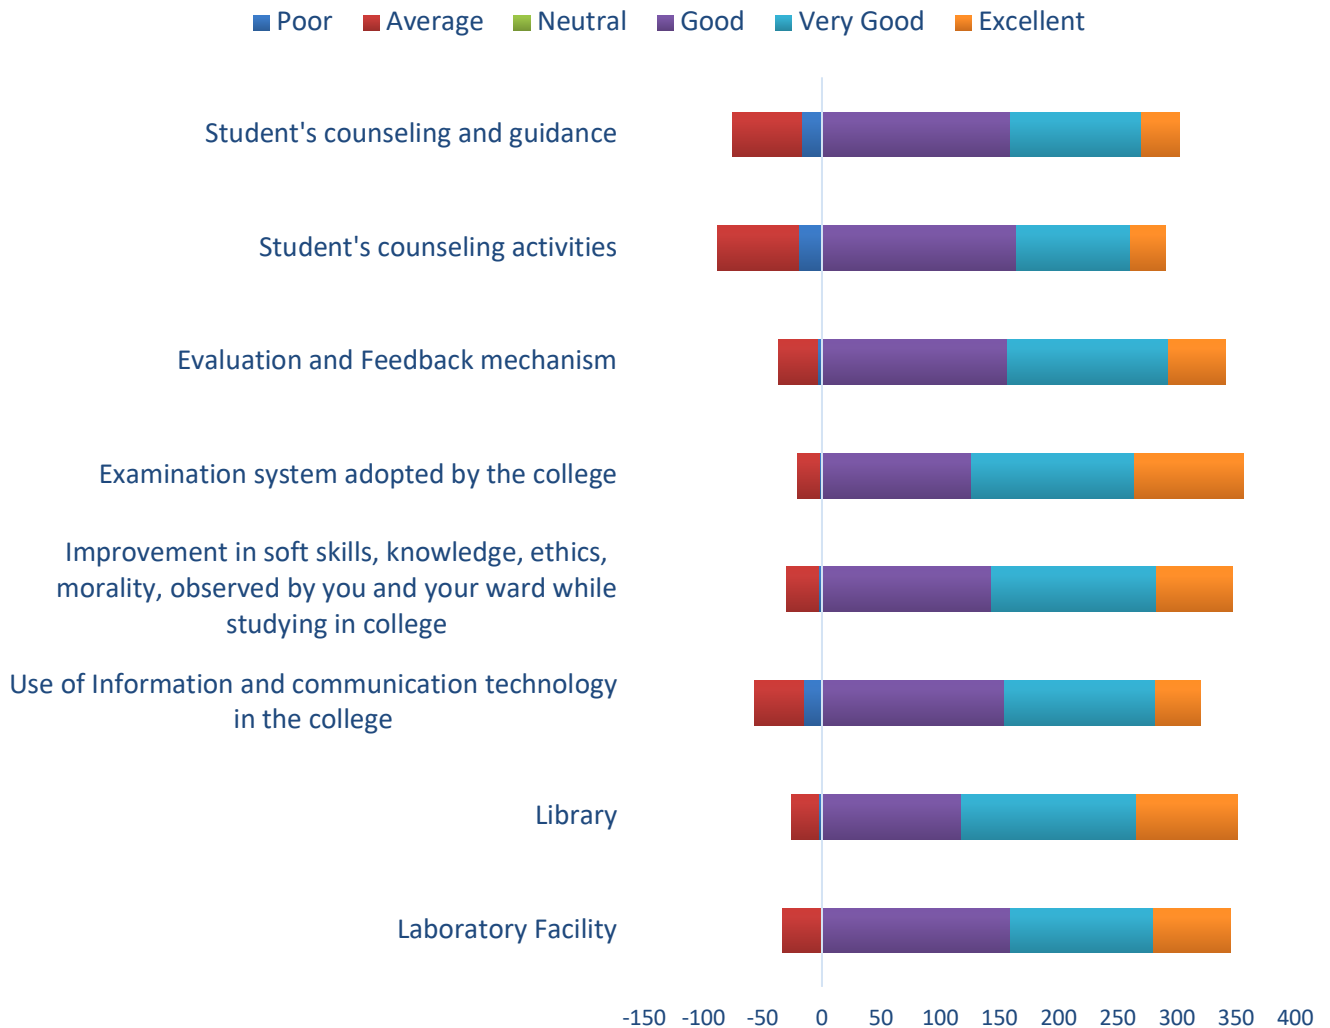

B. Academic Parameters

Feedback Questionnaire

Fig: Graphical representation computed using Likert data analysis tool (Excel). Data generated are fit to scale.