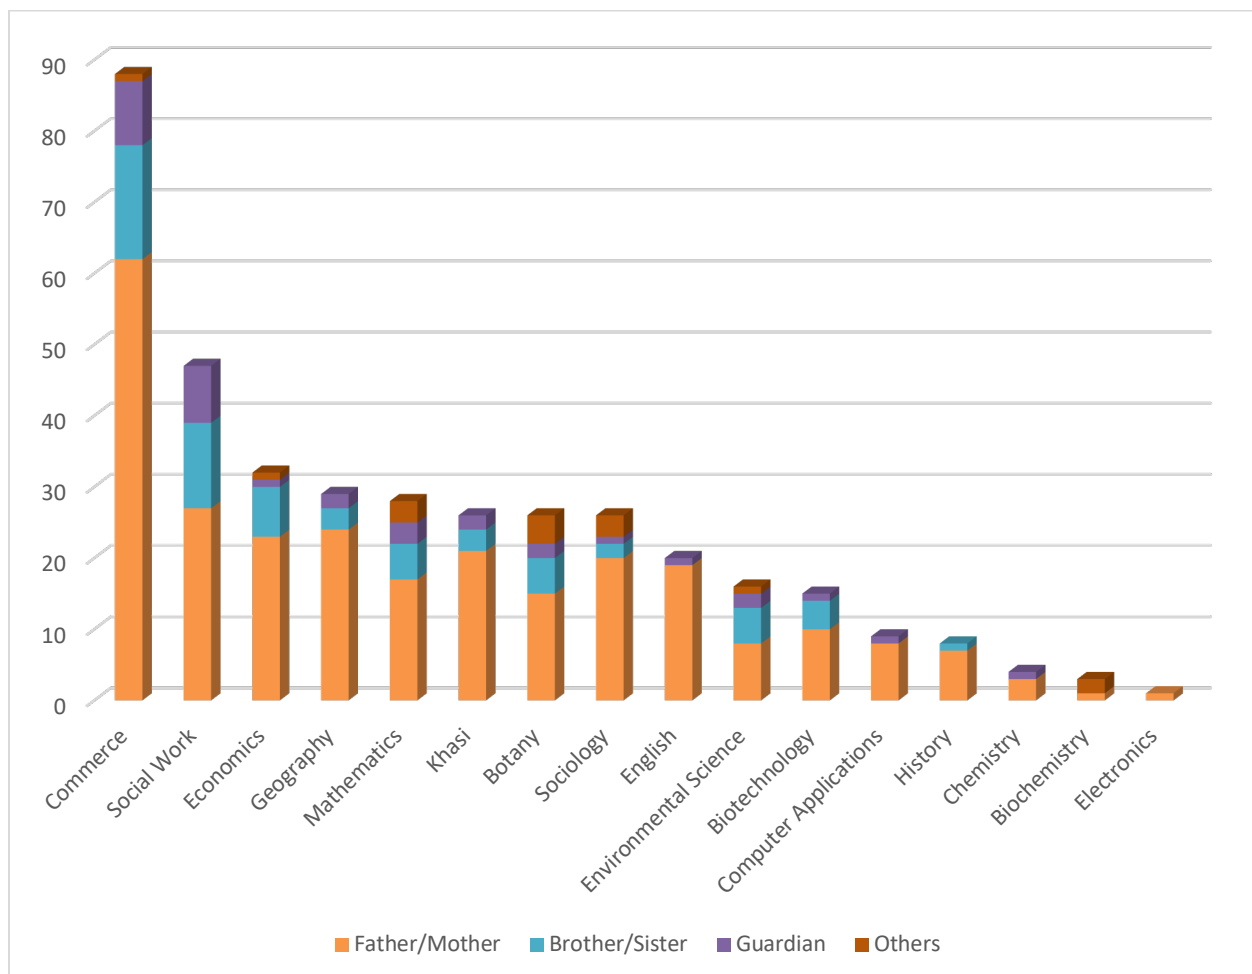

St. Edmund's College

(Affiliated to North Eastern Hill University, Shillong)

NAAC ACCREDITED B⁺⁺

Laitumkhrah, Shillong - 793003, Meghalaya, India

E-mail: stedmundscollege@gmail.com

Website: <http://sec.edu.in>

Feedback from Parents 2023-24

Response of the Departments & Student's Wards

DATA ANALYZED BY IQAC, ST. EDMUND'S COLLEGE, SHILLONG

A. General Parameters

Feedback Questionnaire

Fig: Graphical representation computed using Likert data analysis tool (Excel). Data generated are fit to scale