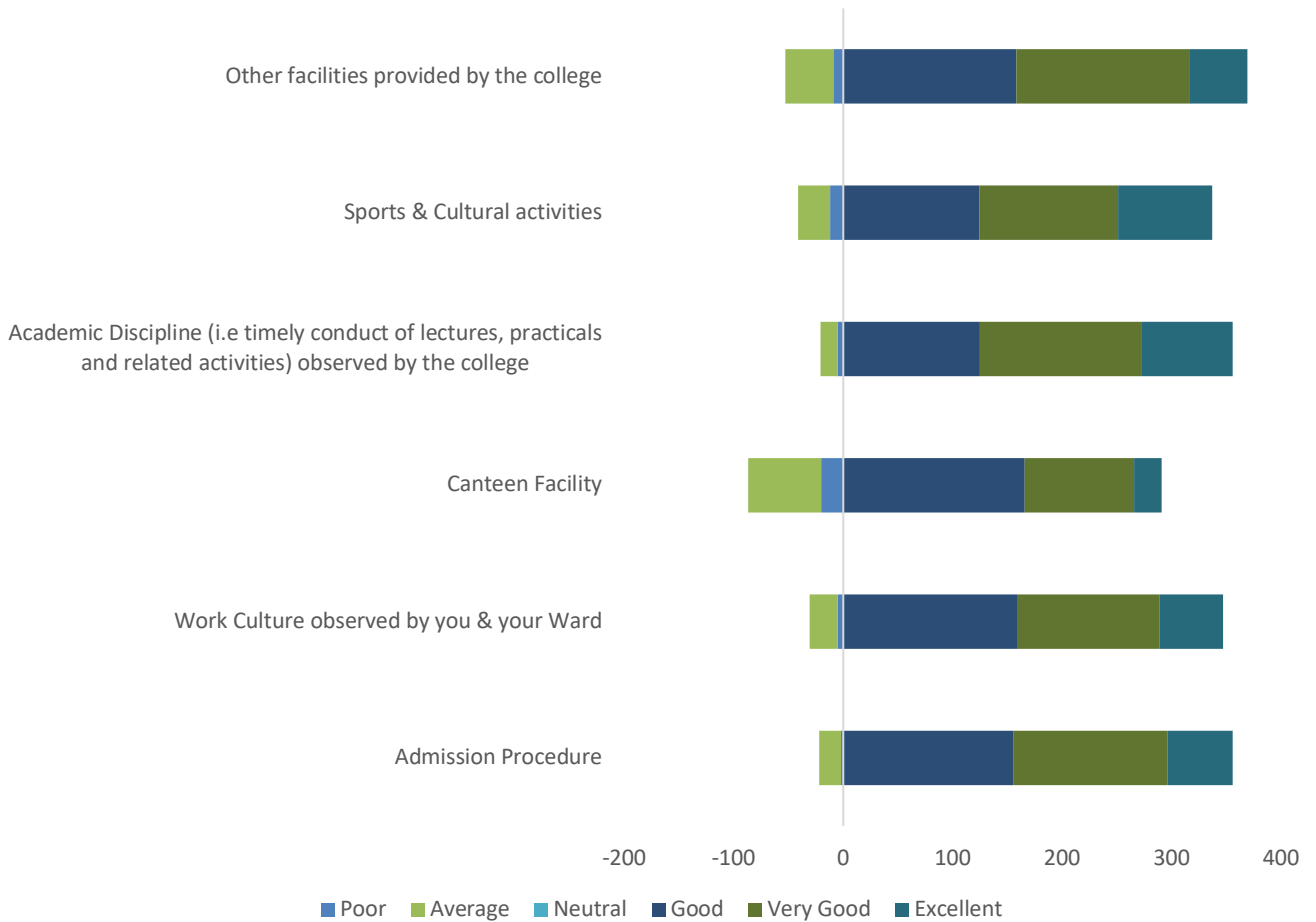

Feedback from Parents 2023-24

Response of the Departments & Student's Wards

DATA ANALYZED BY IQAC, ST. EDMUND'S COLLEGE, SHILLONG

A. General Parameters

Feedback Questionnaire

Fig: Graphical representation computed using Likert data analysis tool (Excel). Data generated are fit to scale