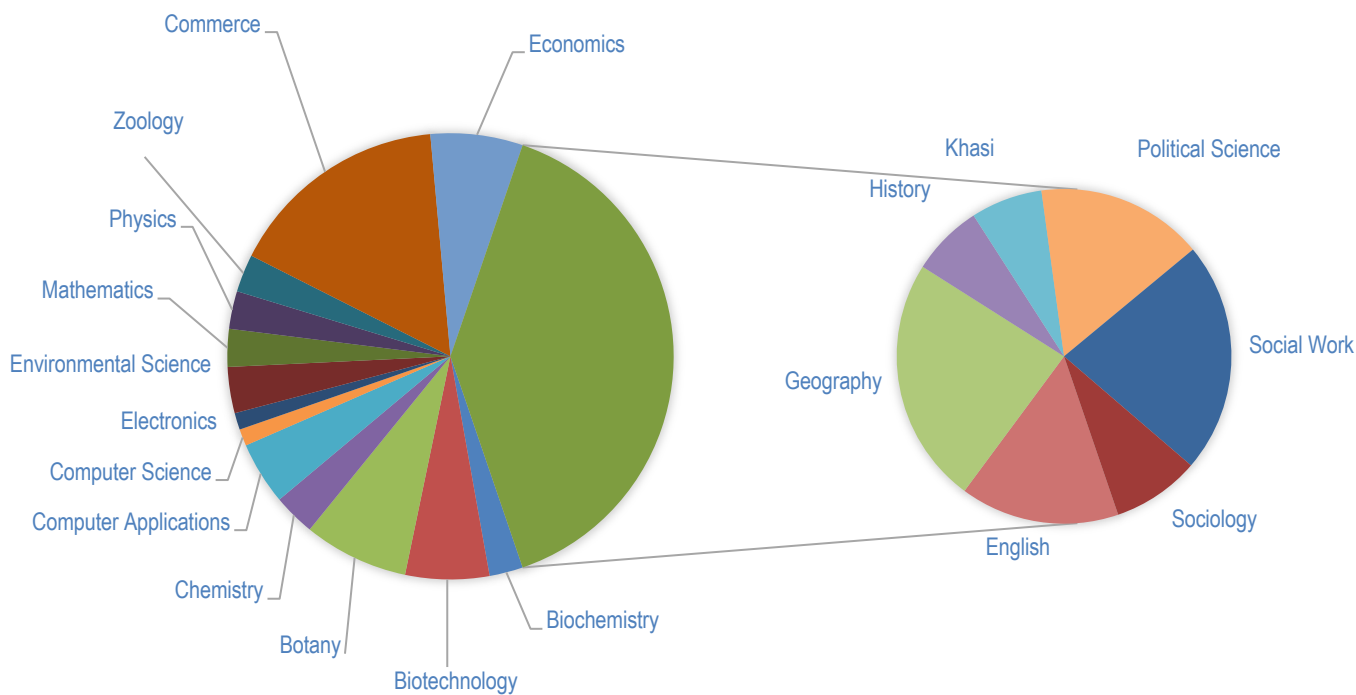

St. Edmund's College

(Affiliated to North Eastern Hill University, Shillong)
Recognized by the University Grant Commission under 2 (f) and 12 (B) of UGC act 1956
Laitumkrah, Shillong - 793003, Meghalaya, India

E-mail: stedmundscollege@gmail.com

Website: <http://sec.edu.in>

Student Satisfaction Survey 2023-24

Response of the Departments