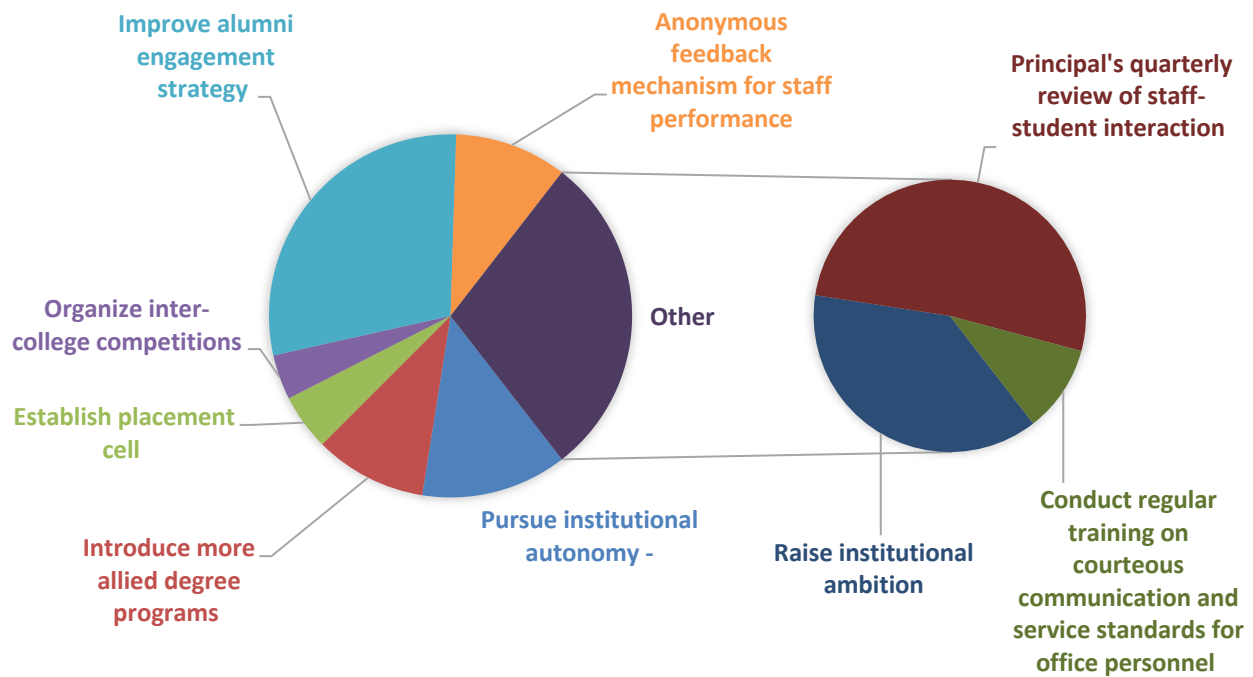

INTERNAL QUALITY ASSURANCE CELL (IQAC)

St. Edmund's College

NAAC Accredited A

Affiliated to North Eastern Hill University

Recognized by the University Grant Commission under 2 (f) and 12 (B) of the UGC Act 1956

Awarded STAR STATUS COLLEGE (DBT, Govt. of India)

Suggestions:

Prof Sumit Deb
IQAC COORDINATOR
St. Edmund's College
Shillong - Meghalaya

Laitumkhrach, Shillong - 793003, Meghalaya, India