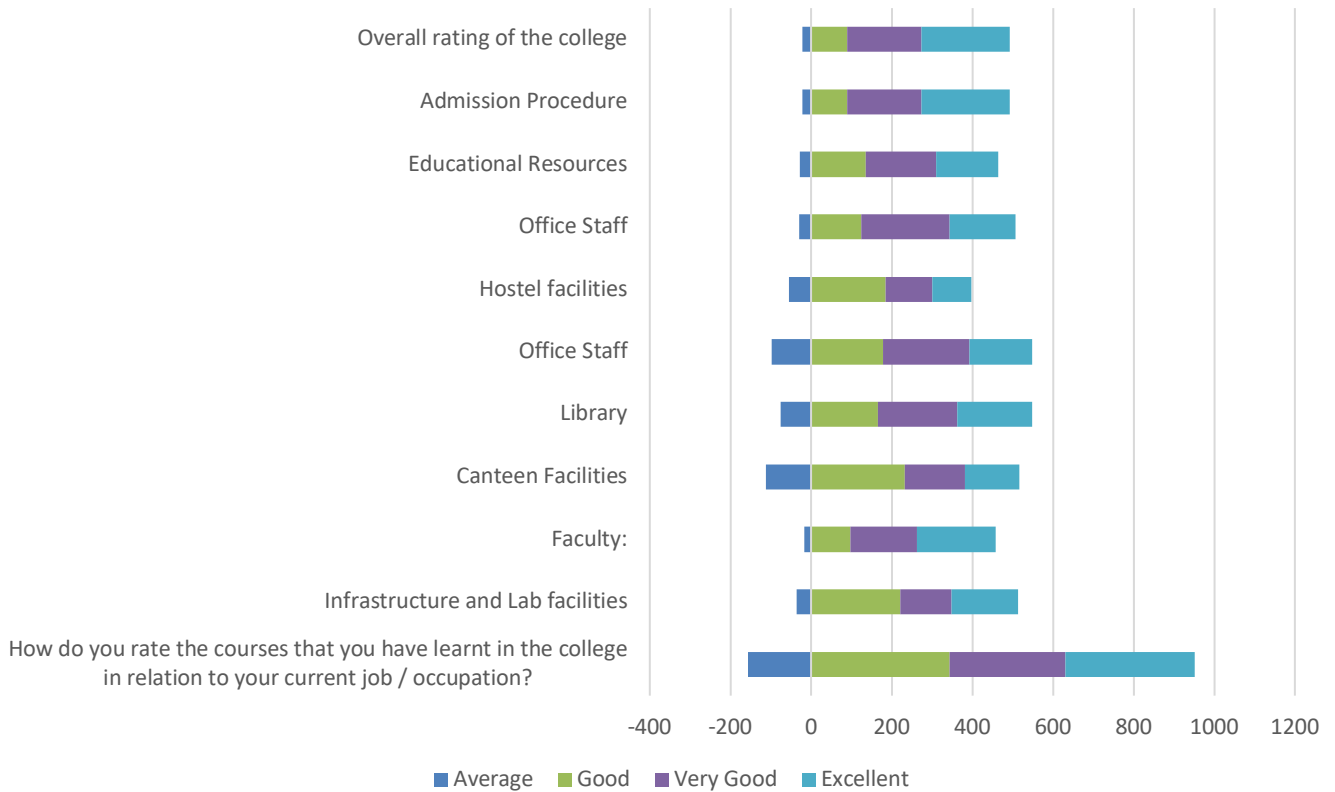

Awarded STAR STATUS COLLEGE (DBT, Govt. of India)

Feedback from Alumni

2024-2025

Response from the Alumni

Feedback Questionnaire

Fig: Graphical representation computed using Likert data analysis tool (Excel). Data generated are fit to scale.