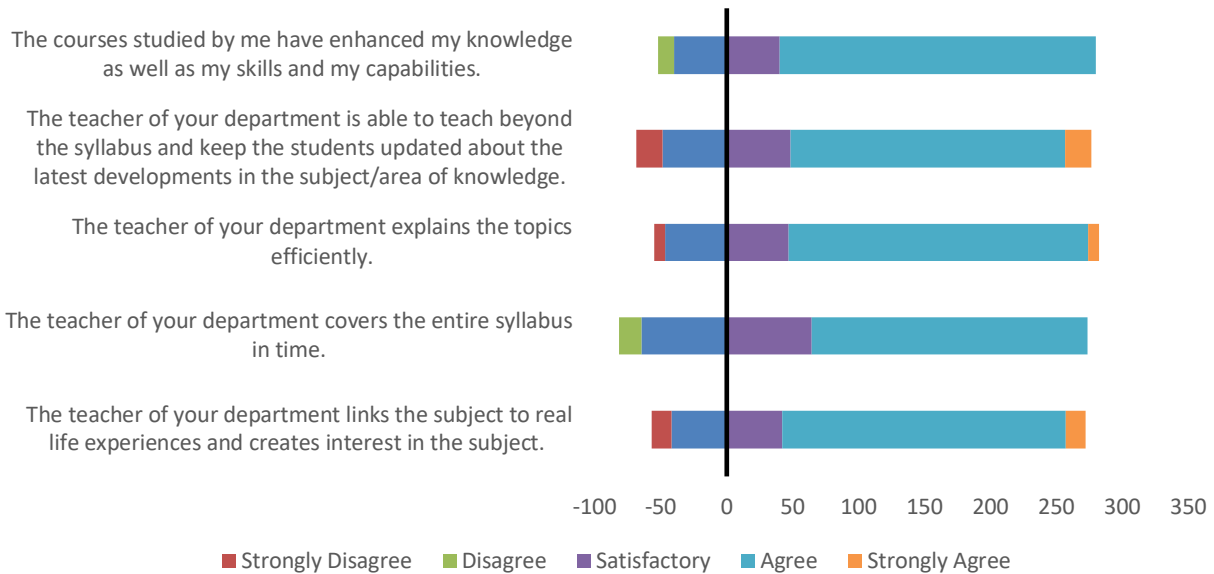

Awarded STAR STATUS COLLEGE (DBT, Govt. of India)

B. COURSE CONTENT

B. Course Content

C. EVALUATION PROCESS

C. Evaluation

Laitumkhrah, Shillong - 793003, Meghalaya, India

INTERNAL QUALITY ASSURANCE CELL (IQAC)