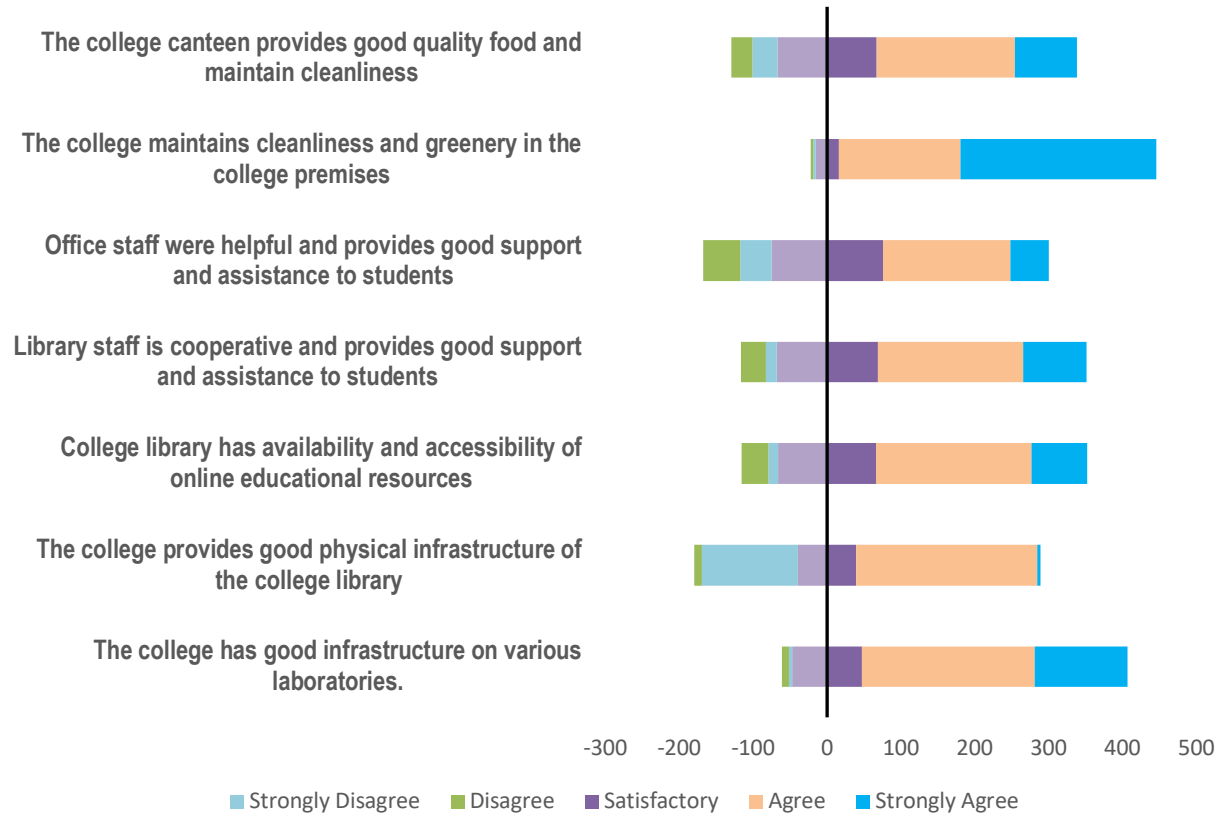

D. COLLEGE & ADMINISTRATIVE INFRASTRUCTURE SUPPORT

D. College & Administrative Infrastructure Support

Laitumkhrach, Shillong - 793003, Meghalaya, India

INTERNAL QUALITY ASSURANCE CELL (IQAC)

St. Edmund's College