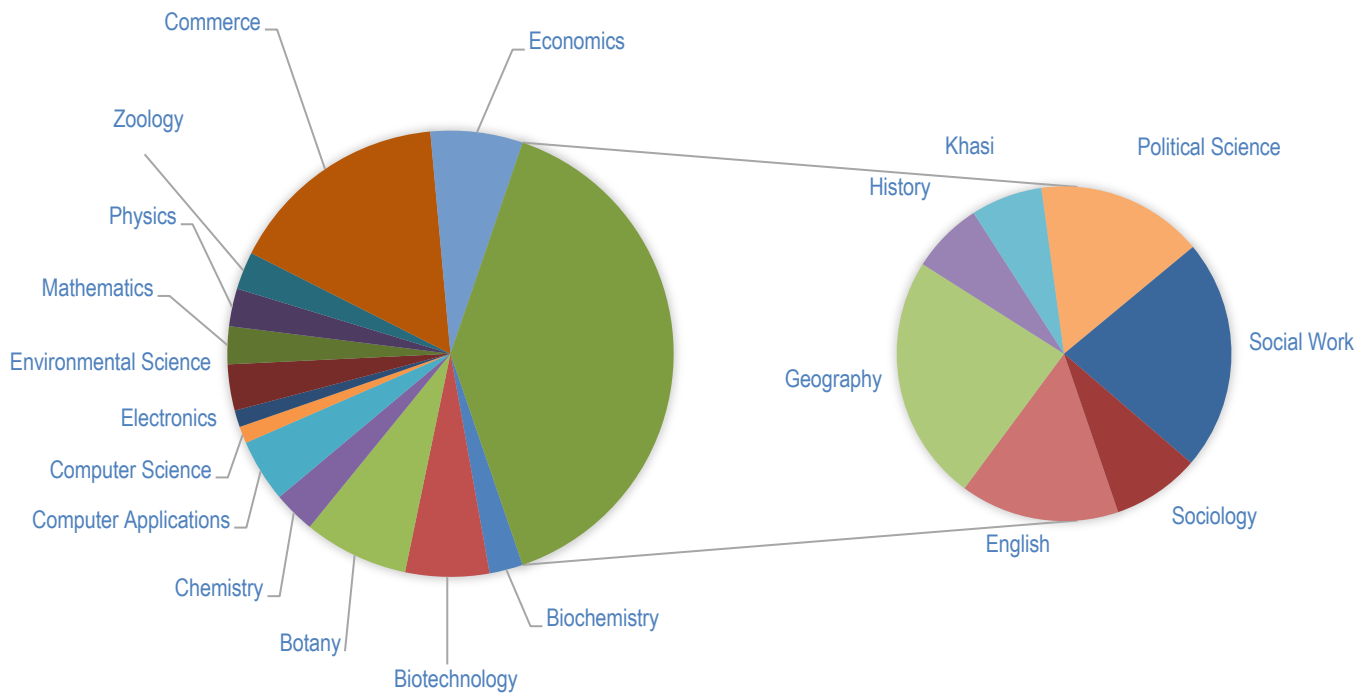

Awarded STAR STATUS COLLEGE (DBT, Govt. of India)

Student Satisfaction Survey 2024-25

Response of the Departments

Laitumkhrach, Shillong - 793003, Meghalaya, India

INTERNAL QUALITY ASSURANCE CELL (IQAC)

St. Edmund's College