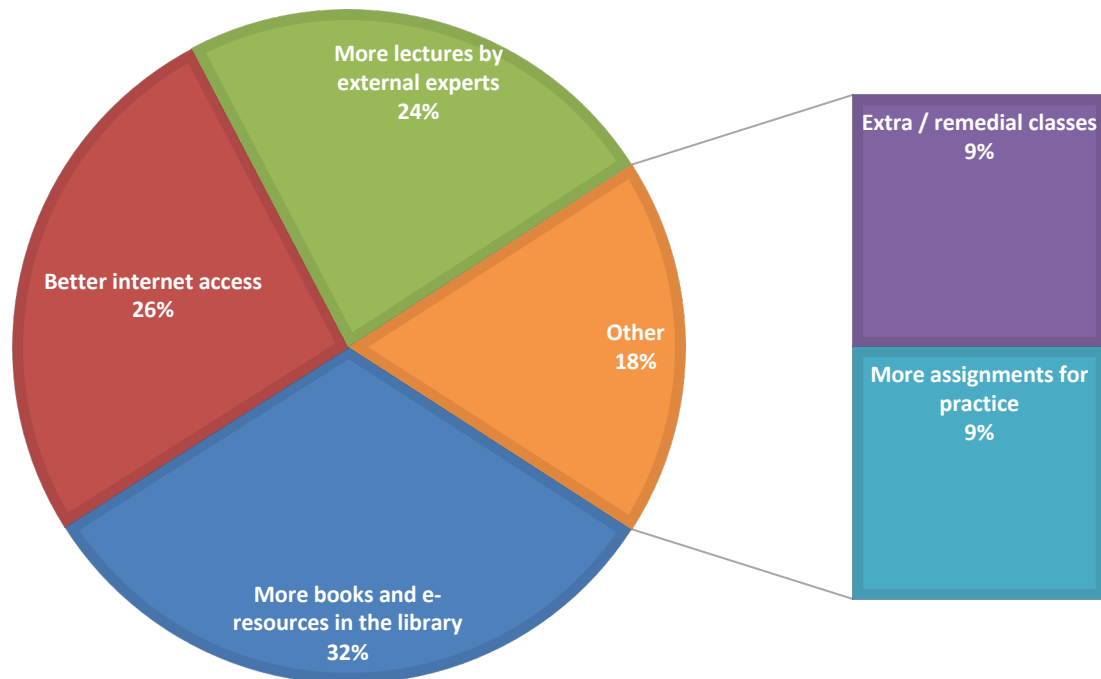

INTERNAL QUALITY ASSURANCE CELL (IQAC)

St. Edmund's College

NAAC Accredited A

Affiliated to North Eastern Hill University

Recognized by the University Grant Commission under 2 (f) and 12 (B) of the UGC Act 1956

Awarded STAR STATUS COLLEGE (DBT, Govt. of India)

SUGGESTIONS

Prof Sumit Deb
IQAC COORDINATOR
St. Edmund's College
Shillong - Meghalaya

Laitumkhrach, Shillong - 793003, Meghalaya, India