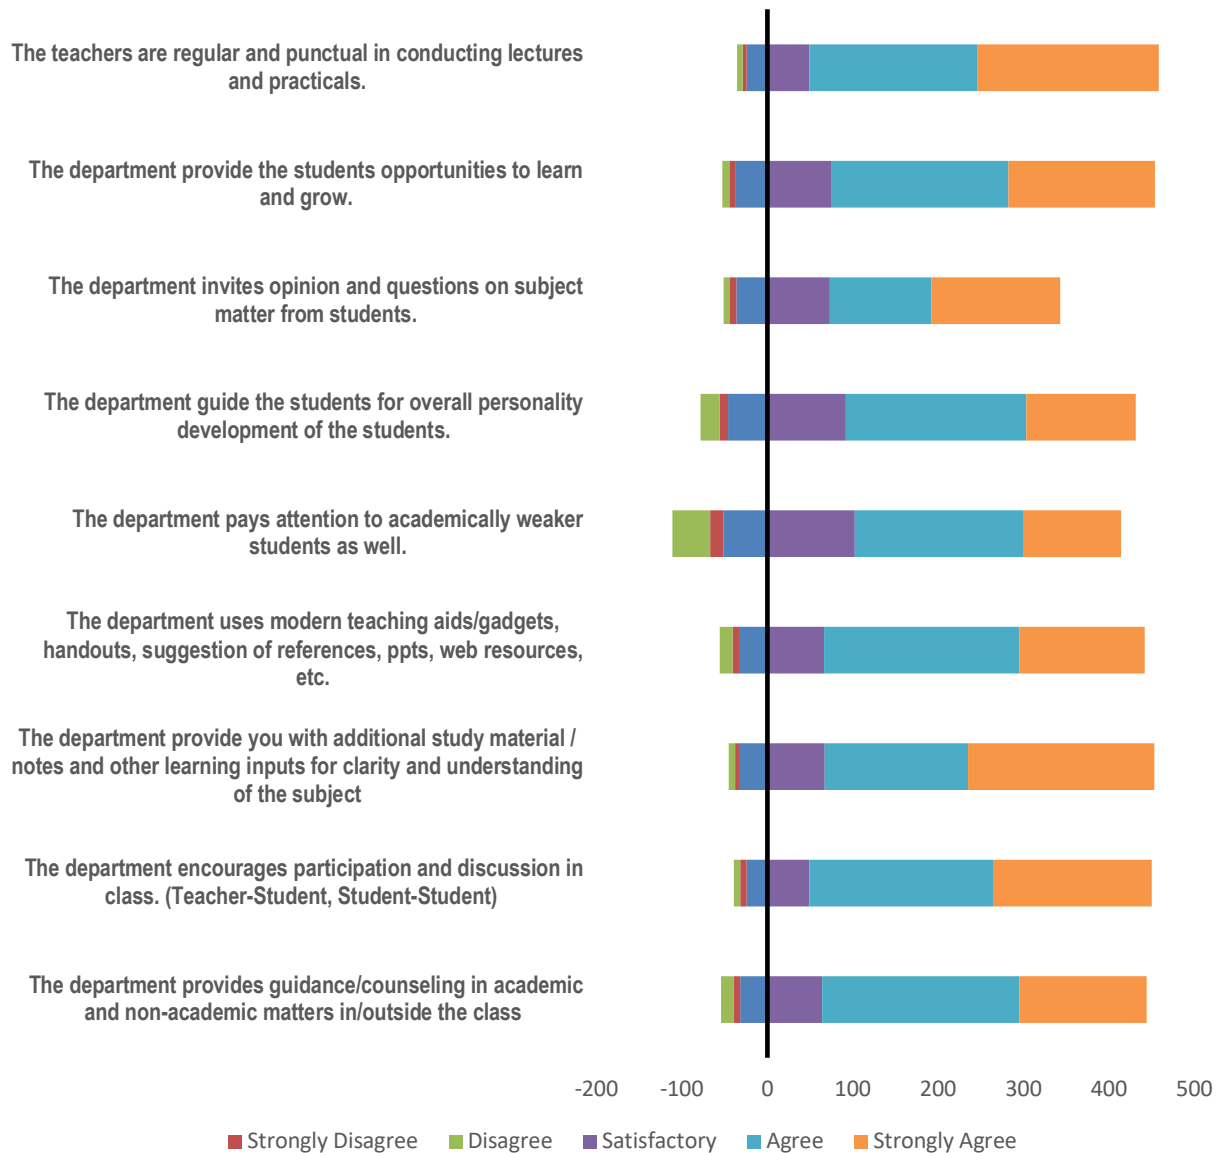

INTERNAL QUALITY ASSURANCE CELL (IQAC)

St. Edmund's College

NAAC Accredited A

Affiliated to North Eastern Hill University

Recognized by the University Grant Commission under 2 (f) and 12 (B) of the UGC Act 1956

Awarded STAR STATUS COLLEGE (DBT, Govt. of India)

A. Teaching Learning Process

Laitumkhrach, Shillong - 793003, Meghalaya, India