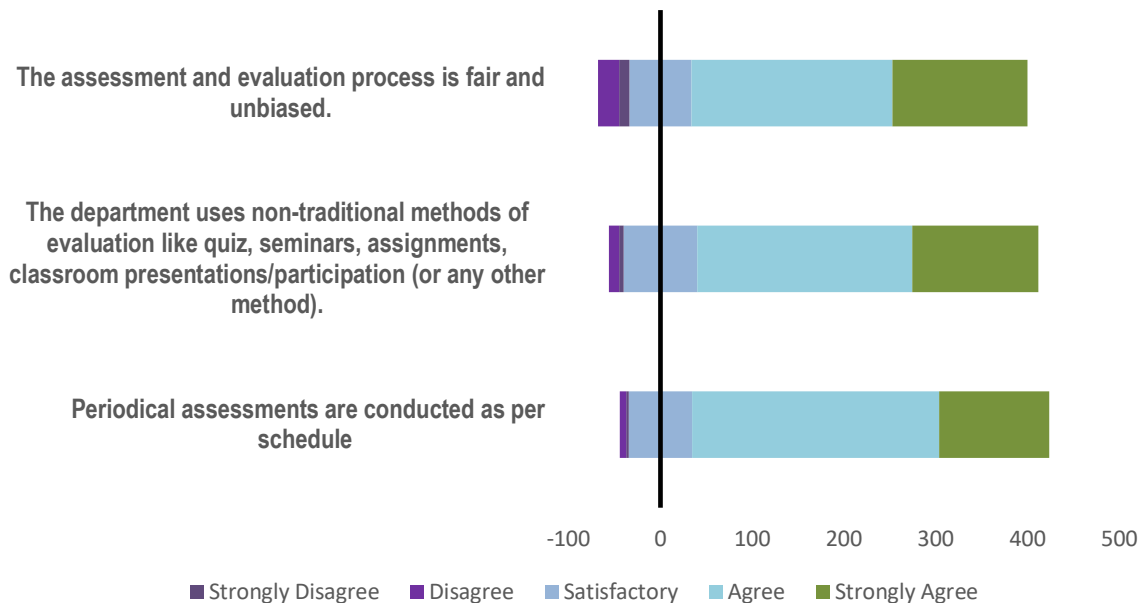

Awarded STAR STATUS COLLEGE (DBT, Govt. of India)

B. COURSE CONTENT

B. Course Content

C. EVALUATION PROCESS

C. Evaluation

Laitumkhrah, Shillong - 793003, Meghalaya, India

INTERNAL QUALITY ASSURANCE CELL (IQAC)